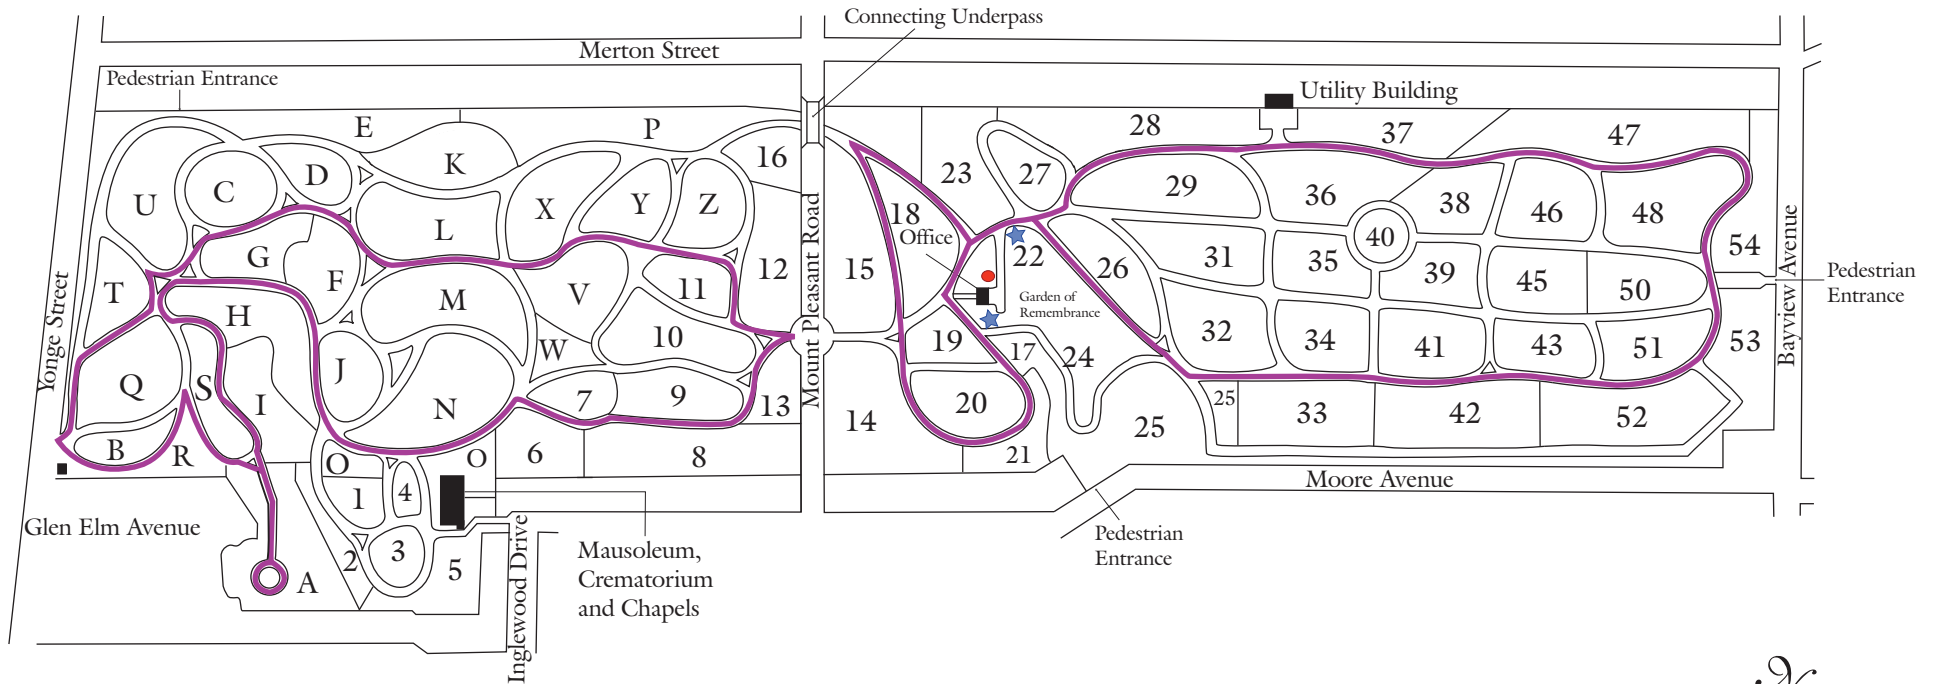

Gate Opening Times:

April 1st to September 30th 7:00 a.m.

October 1st to March 31st 8:00 a.m.

Gate Closing Times:

March 1st to Daylight Saving 6:00 p.m.

Daylight Saving to September 30th 8:00 p.m.

October 1st to Eastern Standard Time 6:00 p.m.

Eastern Standard Time to end of February 5:30 p.m.

- 3 Km Route
- Portable Washroom
- ★ Bicycle Rack