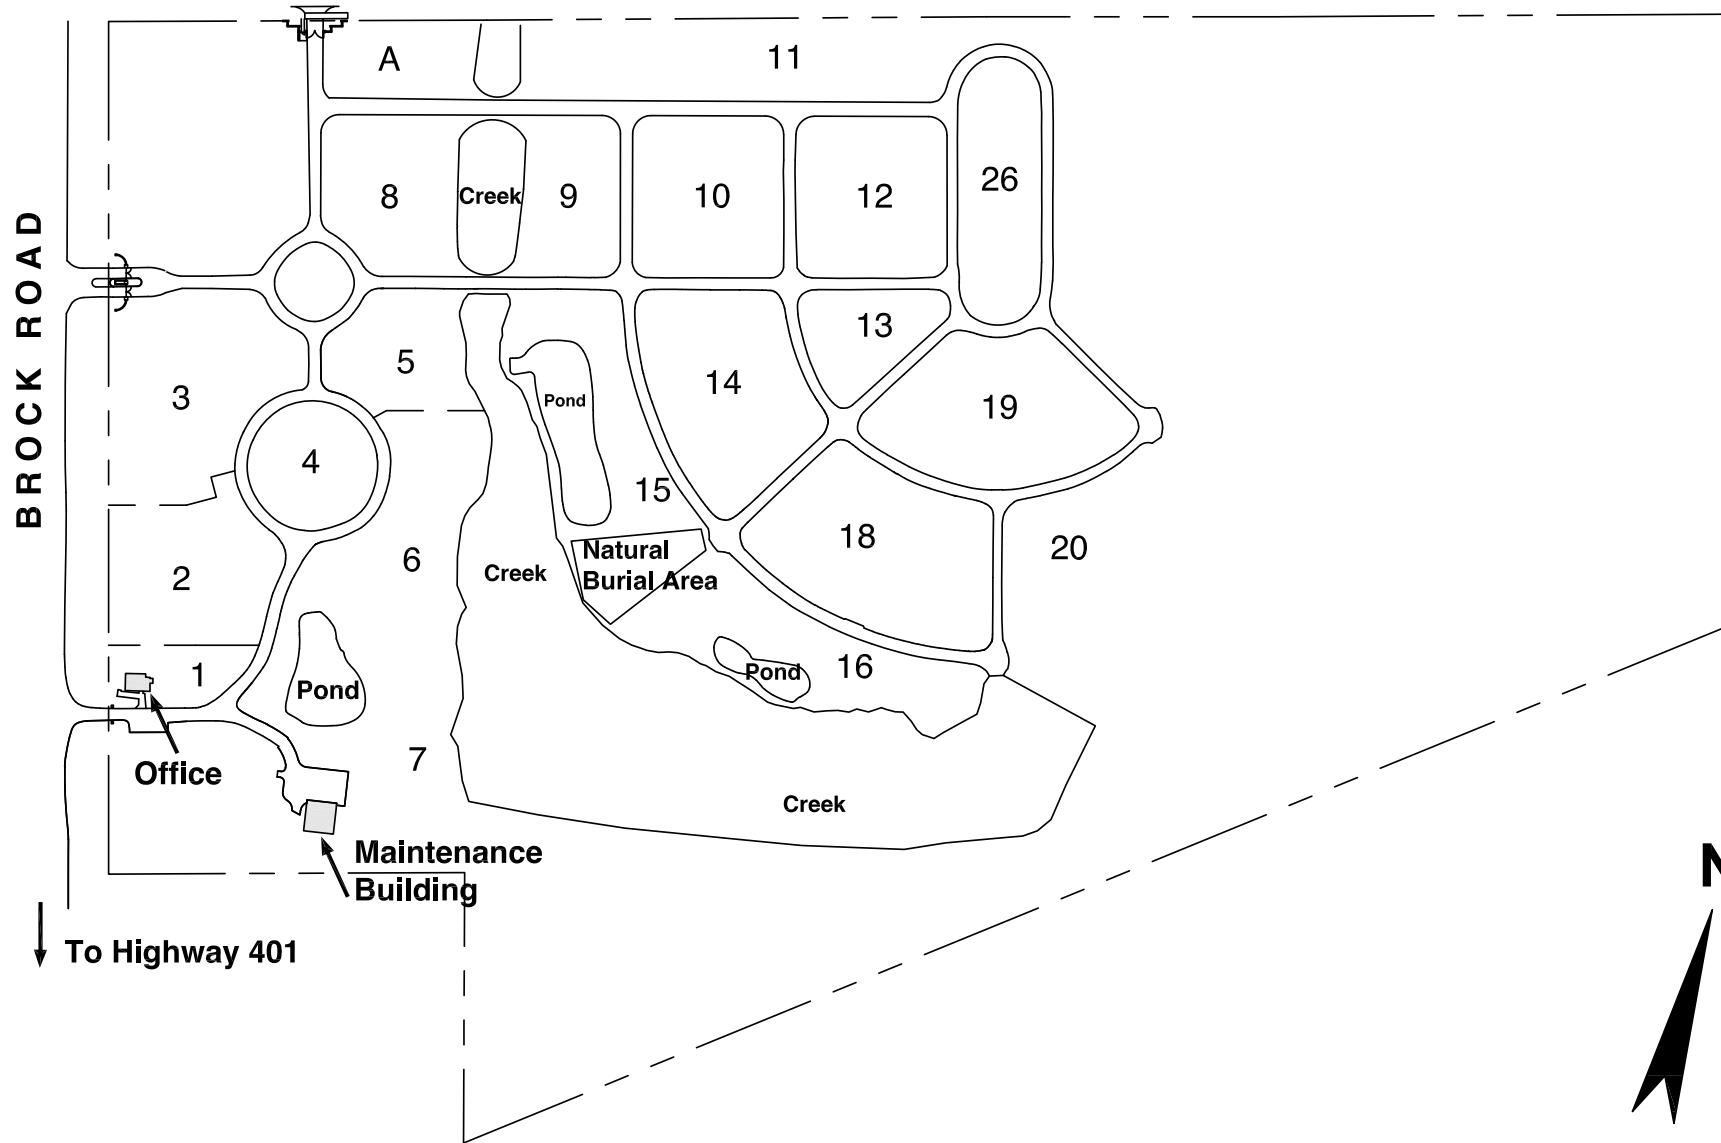

↑ To Taunton Road
and Highway 407

Office Hours:

Monday to Saturday 8:30 a.m. to 5:00 p.m.

Gate Closing Times:

April 1 to October 31 8:00 p.m. - November 1 to March 31 5:30 p.m.