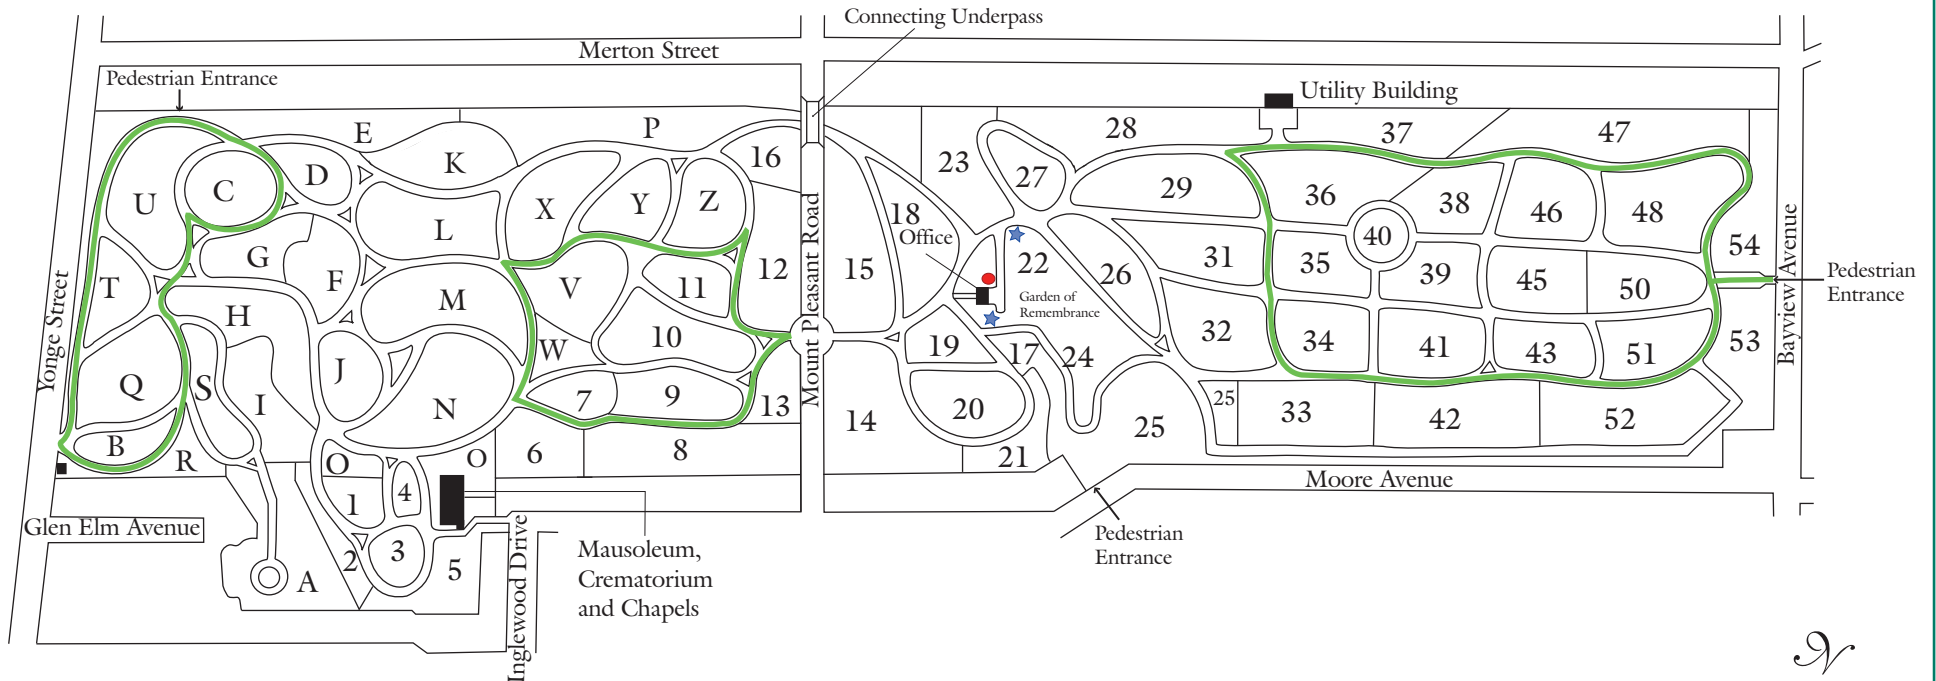

# 1 Kilometre Routes for Runners and Walkers

**Gate Opening Times:**

April 1st to September 30<sup>th</sup> 7:00 a.m.  
 October 1st to March 31<sup>st</sup> 8:00 a.m.

**Gate Closing Times:**

March 1<sup>st</sup> to Daylight Saving 6:00 p.m.  
 Daylight Saving to September 30<sup>th</sup> 8:00 p.m.  
 October 1<sup>st</sup> to Eastern Standard Time 6:00 p.m.  
 Eastern Standard Time to end of February 5:30 p.m.

- 1 Km Route
- Portable Washroom
- ★ Bicycle Rack